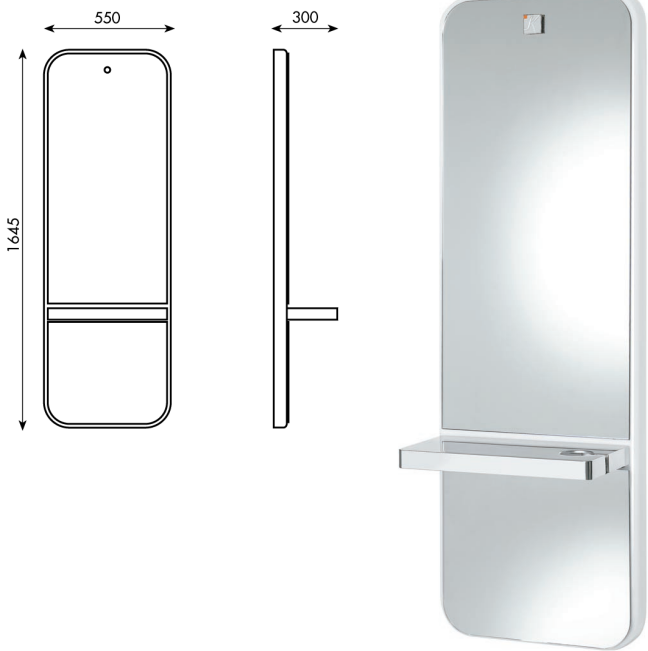

NEW!

YOU WHITE

K 615

Struttura Metacrilato bianco, piano alluminio
White Methacrylate frame, aluminium shelf

m³ 0,22

K 621

Modello AREA
AREA model

m³ 0,025

NEW!

YOU WHITE

K 615S

Struttura Metacrilato bianco, piano alluminio
pannello rivestito in skai
*White Methacrylate frame, aluminium shelf
skai covered front panel.*

m³ 0,22

K 625

Poggiapiedi Dan
Dan footrest

m³ 0,025

NEW!

YOU WHITE LED

K 615L

Struttura Metalcristallo bianco, illuminazione led,
piano alluminio.

*White Methacrylate frame, led light,
aluminium shelf.*

m³ 0,22

K 621

Struttura Metalcrlato bianco, illuminazione led RGB con telecomando, piano alluminio, pannello rivestito in skai

White Methacrylate frame, RGB led light with remote control, aluminium shelf, skay covered front panel.