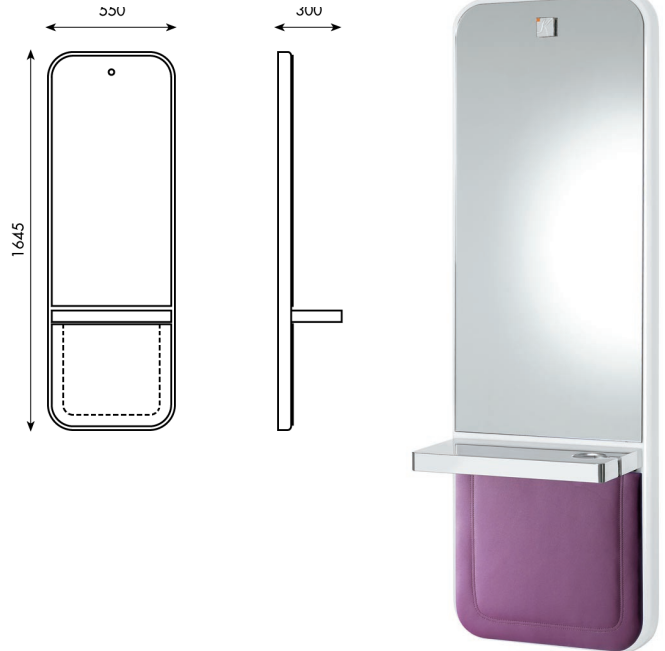

NEW!

YOU WHITE

K 615

Struttura Metacrilato bianco, piano alluminio
White Methacrylate frame, aluminium shelf

m³ 0,22

K 621

Modello AREA
AREA model

m³ 0,025

NEW!

YOU WHITE

K 615S

Struttura Metacrilato bianco, piano alluminio
pannello rivestito in skai
*White Methacrylate frame, aluminium shelf
skai covered front panel.*

m³ 0,22

K 625

Poggiapiedi Dan
Dan footrest

m³ 0,025

NEW!

YOU WHITE LED

K 615L

Struttura Metalcristallo bianco, illuminazione led,
piano alluminio.

*White Methacrylate frame, led light,
aluminium shelf.*

m³ 0,22

K 621

Struttura Metalcrlato bianco, illuminazione led RGB con telecomando, piano alluminio, pannello rivestito in skai

White Methacrylate frame, RGB led light with remote control, aluminium shelf, skay covered front panel.