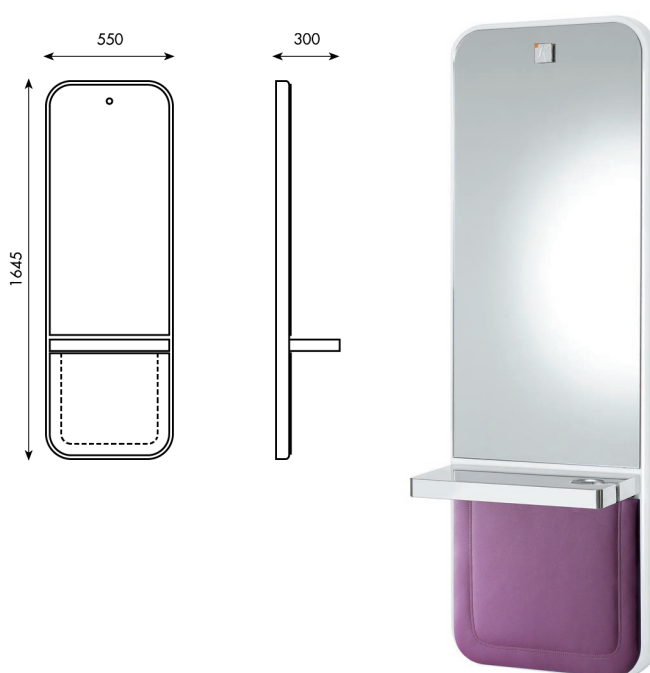

NEW!

YOU WHITE

K 615S

Struttura Metacrilato bianco, piano alluminio
pannello rivestito in skai
*White Methacrylate frame, aluminium shelf
skai covered front panel.*

m³ 0,22

K 625

Poggiapiedi Dan
Dan footrest

m³ 0,025

NEW!

YOU WHITE LED

K 615L

Struttura Metalcristallo bianco, illuminazione led,
piano alluminio.

*White Methacrylate frame, led light,
aluminium shelf.*

m³ 0,22

K 621

Modello AREA
AREA model

m³ 0,025

NEW!

YOU WHITE LED

K 615LS

Struttura Metalcristallo bianco, illuminazione led,
piano alluminio, pannello rivestito in skai

*White Methacrylate frame, led light,
aluminium shelf, skai covered front panel.*

Struttura Metalcrlato bianco, illuminazione led RGB con telecomando, piano alluminio, pannello rivestito in skai

White Methacrylate frame, RGB led light with remote control, aluminium shelf, skay covered front panel.