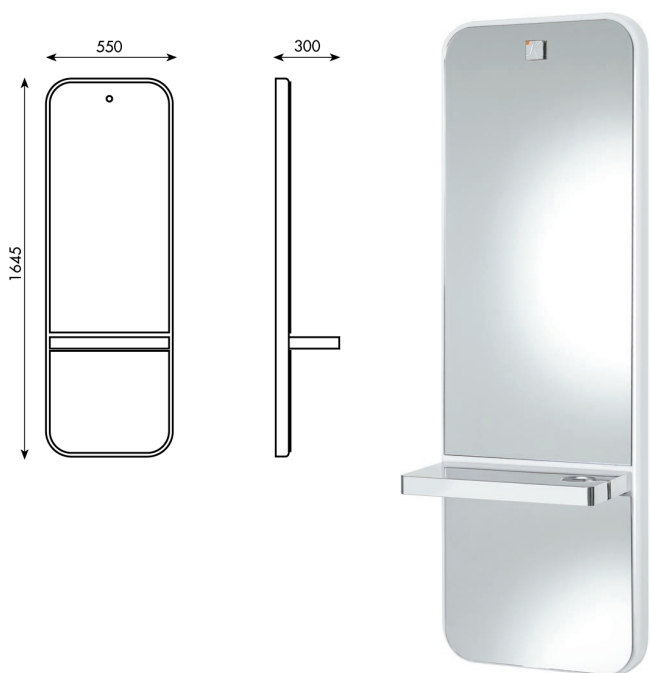

NEW!

YOU WHITE

K 615S

Struttura Metacrilato bianco, piano alluminio
pannello rivestito in skai
*White Methacrylate frame, aluminium shelf
skai covered front panel.*

m³ 0,22

K 625

Poggiapiedi Dan
Dan footrest

m³ 0,025

NEW!

YOU WHITE LED

K 615L

Struttura Metalcristallo bianco, illuminazione led,
piano alluminio.

*White Methacrylate frame, led light,
aluminium shelf.*

m³ 0,22

K 621

Modello AREA
AREA model

m³ 0,025

NEW!

YOU WHITE LED

K 615LS

Struttura Metalcristallo bianco, illuminazione led,
piano alluminio, pannello rivestito in skai

*White Methacrylate frame, led light,
aluminium shelf, skai covered front panel.*

Struttura Metalcrlato bianco, illuminazione led RGB con telecomando, piano alluminio, pannello rivestito in skai

White Methacrylate frame, RGB led light with remote control, aluminium shelf, skay covered front panel.