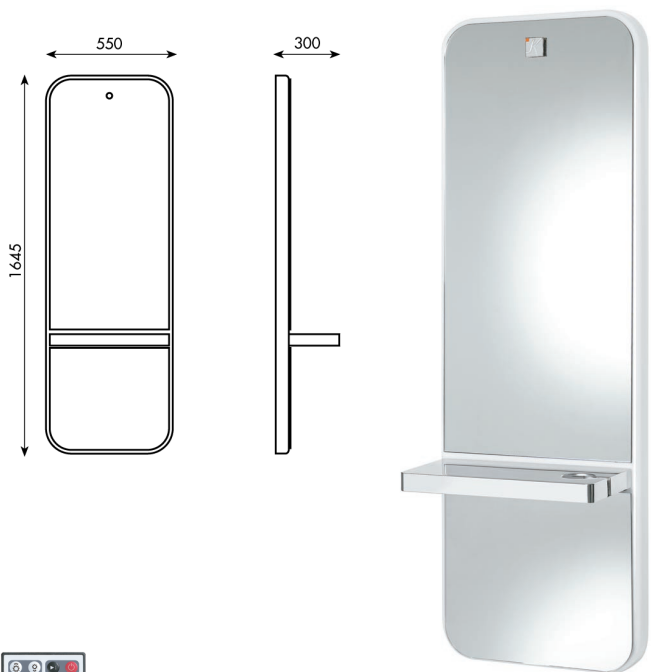

Modello AREA
AREA model

m³ 0,025

NEW!

YOU WHITE LED

K 615LS

Struttura Metalcristallo bianco, illuminazione led,
piano alluminio, pannello rivestito in skai

*White Methacrylate frame, led light,
aluminium shelf, skai covered front panel.*

m³ 0,22

K 625

Poggiapiedi Dan
Dan footrest

m³ 0,025

NEW!

YOU WHITE RGB

K 615R

Struttura Metalcrlato bianco, illuminazione led RGB con telecomando, piano alluminio

White Methacrylate frame, RGB led light with remote control, aluminium shelf

m³ 0,22

K 621

Modello AREA
AREA model

m³ 0,025

NEW!

YOU WHITE RGB

K 615RS

Struttura Metalcrlato bianco, illuminazione led RGB con telecomando, piano alluminio, pannello rivestito in skai

White Methacrylate frame, RGB led light with remote control, aluminium shelf, skay covered front panel.