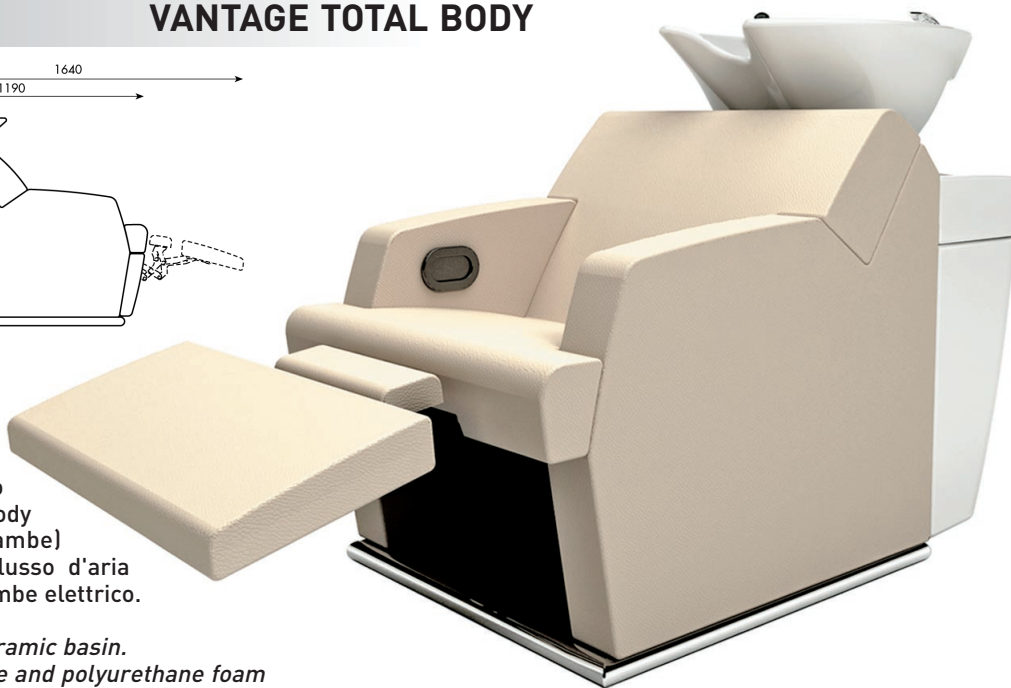

## VANTAGE TOTAL BODY

Carter lavaggio e piano in Abs, lavello in ceramica. Poltrona con inserto in multistrato, imbottitura in poliuretano espanso. Massaggio aria total body (su schiena, glutei e gambe) linfodrenante e tonificante a flusso d'aria con variazione continua. Alzagambe elettrico.

*Abs cover and basin surface, ceramic basin. Armchair with multi-layer frame and polyurethane foam padding. Linphodraing toning massage with continual air flow change. Massage total body on your back, gluteus and legs.*

K 8014	K 8114
Massaggio Air total body, lavello bianco <i>Total body air massage white basin</i>	Massaggio Air total body , lavello nero <i>Total body air massage black basin</i>
Kg 80 m <sup>3</sup> 1,2	Kg 80 m <sup>3</sup> 1,2

*Armchair with multi-layer frame and polyurethane foam padding with electric legrest.*