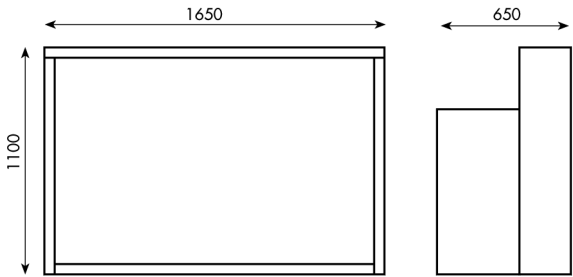

NEW!

SHINE

K 656W

CASSA - RECEPTION

K 656N

Struttura silver, frontale nero, con luce
Silver body, black front panel with light

Kg 110
m³ 1,50

K 656W

Struttura silver, frontale wengé, con luce
Silver body, front wengé panel with light

Kg 110
m³ 1,50