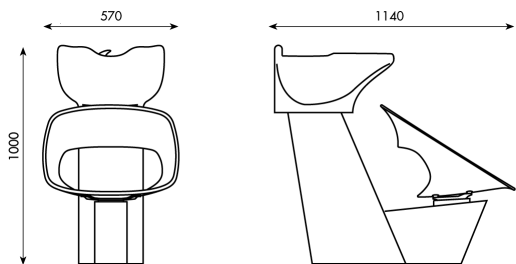

NEW!

OASI - GHOST

Poltrona in Policarbonato colori disponibili Cristal, arancio trasparente, Fumè trasparente, bianca lucida

Chair made of polycarbonate, available in the following colours: seethrough crystal, seethrough orange, seethrough fumè grey, glossy white