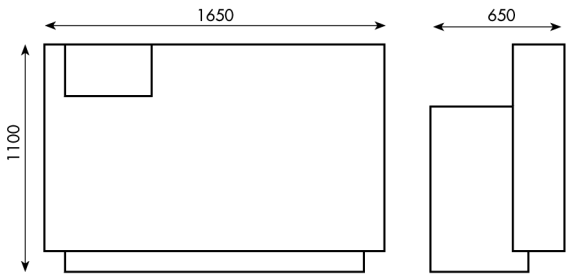

NEW!

GUESS

K 655N

CASSA - RECEPTION

K 655N

Struttura silver, frontale nero, teca e zoccolo illuminati
Silver body, black front panel, show case and base with light

Kg 110
m³ 1,50