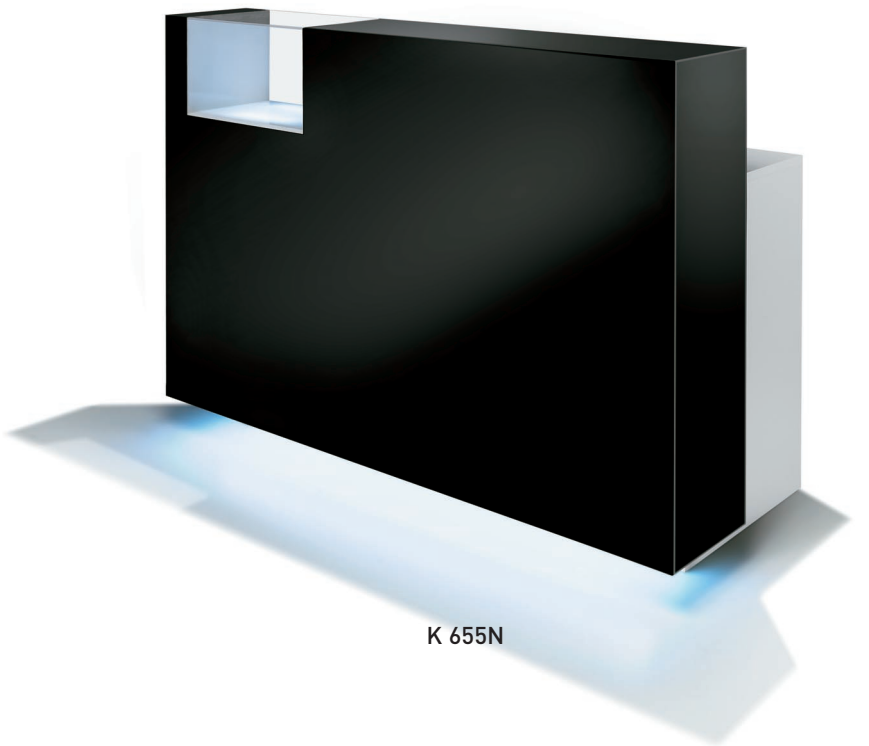

NEW!

GUESS

K 655N

CASSA - RECEPTION

K 655N

Struttura silver, frontale nero, teca e zoccolo illuminati
Silver body, black front panel, show case and base with light

Kg 110
m³ 1,50