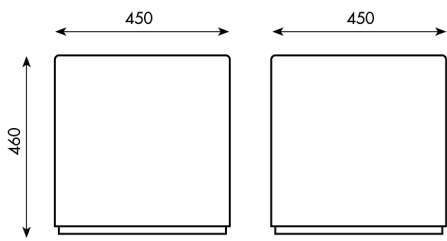

NEW! CUBE

K 217

NEW! CUBE MAXI

K 217L

CUBO - CUBE

K 217	SUPPLEMENTO SKAI DELUXE
Puff cubo <i>Cube puff</i>	
	+ € 36,00
	DELUXE SIMILAR LEATHER SURPLUS CHARGE
Kg 11 m ³ 0,28	

CUBO MAXI - MAXI CUBE

K 217L	SUPPLEMENTO SKAI DELUXE
Puff cubo maxi con tasche porta riviste <i>Maxi cube puff with side pockets for magazines</i>	
	DELUXE SIMILAR LEATHER SURPLUS CHARGE
Kg 18 m ³ 0,30	