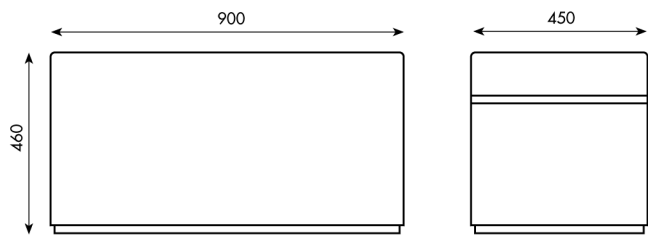

NEW! CUBE

K 217

NEW! CUBE MAXI

K 217L

CUBO - CUBE

K 217	SUPPLEMENTO SKAI DELUXE
Puff cubo <i>Cube puff</i>	
	+ € 36,00
	DELUXE SIMILAR LEATHER SURPLUS CHARGE
Kg 11 m ³ 0,28	

CUBO MAXI - MAXI CUBE

K 217L	SUPPLEMENTO SKAI DELUXE
Puff cubo maxi con tasche porta riviste <i>Maxi cube puff with side pockets for magazines</i>	
	DELUXE SIMILAR LEATHER SURPLUS CHARGE
Kg 18 m ³ 0,30	