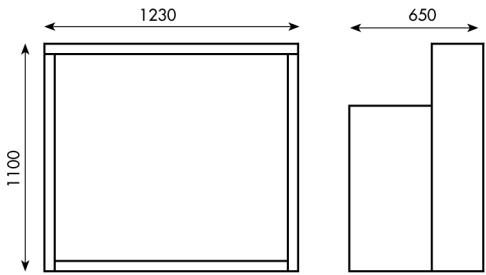

NEW!

ADORE

K 657B

CASSA - RECEPTION

K 657N

Struttura silver, frontale nero, con luce
Silver body and front black surface with light

m³ 1,00

K 657B

Struttura silver, frontale bianco con luce
Silver body and front white surface with light

m³ 1,00