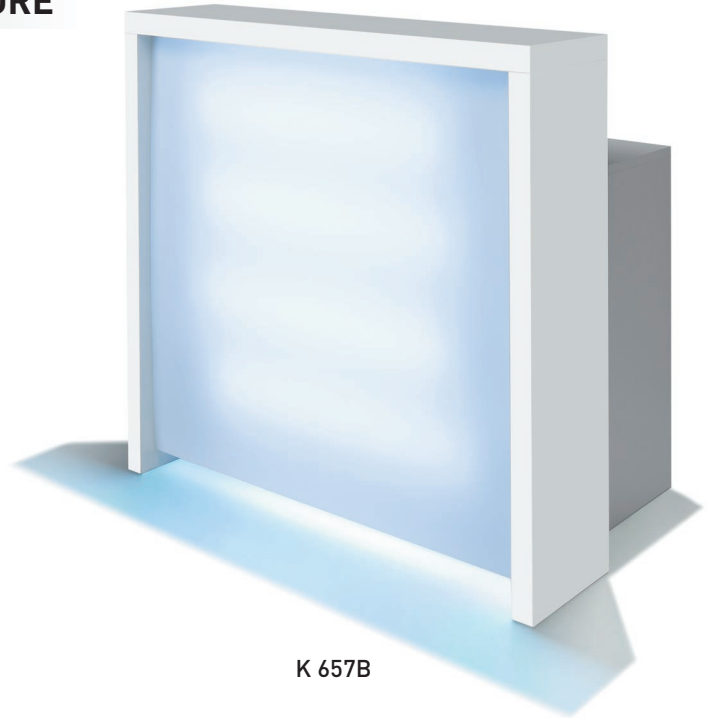

NEW!

ADORE

K 657B

CASSA - RECEPTION

K 657N

Struttura silver, frontale nero, con luce
Silver body and front black surface with light

m³ 1,00

K 657B

Struttura silver, frontale bianco con luce
Silver body and front white surface with light

m³ 1,00