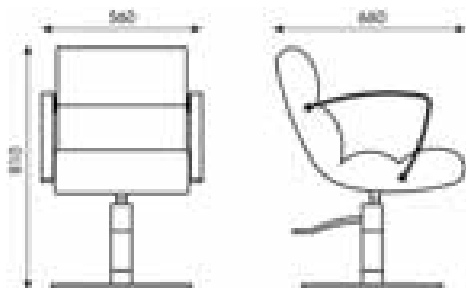

NEW!

CLUB

Poltrona con struttura in multistrato imbottitura in poliuretano espanso, braccioli in acciaio cromati.

Chair composed of beech multilayer frame and polyurethane foam padding, with chromium plated armrests.