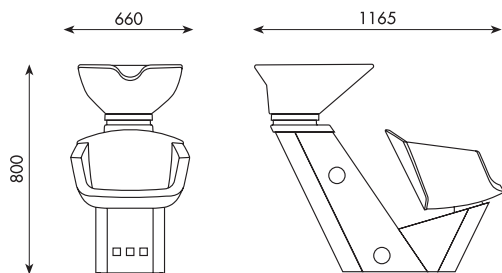

K 6229W

Lavello bianco
White washing basin

m³ 1,2

K 6329W

Lavello nero
Black washing basin

m³ 1,2

Lavello nero
Black washing basin

**SUPPLEMENTO
SKAI
DELUXE**

+ € 18,00

**DELUXE
SIMILAR LEATHER
SURPLUS CHARGE**