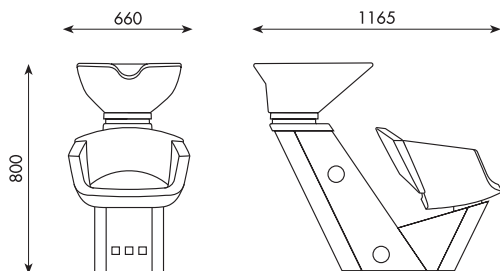

NEW!

VIK - LOTO

K 62290

K 62290

Lavello bianco
White washing basin

m³ 1,2

K 63290

Lavello nero
Black washing basin

m³ 1,2

Lavello nero
Black washing basin

**SUPPLEMENTO
SKAI
DELUXE**

+ € 22,00

**DELUXE
SIMILAR LEATHER
SURPLUS CHARGE**

**PROTEZIONE
SCHIENALE**

€ 20,00

**BACK
PROTECTION
SURPLUS CHARGE**

NEW!

VIK - LOTO WOOD

K 6229W

K 6229W

Lavello bianco
White washing basin

m³ 1,2

K 6329W

Lavello nero
Black washing basin