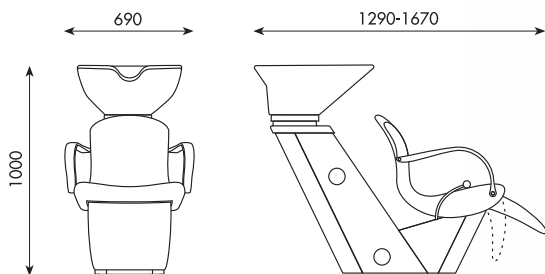

m³ 1,2

Lavello nero
Black washing basin

**SUPPLEMENTO
SKAI
DELUXE**

+ € 26,00

**DELUXE
SIMILAR LEATHER
SURPLUS CHARGE**

**PROTEZIONE
SCHIENALE**

€ 29,00

**BACK
PROTECTION
SURPLUS CHARGE**

NEW!

VIK - CHIOCCIOLA RELAX

K 6274

K 6274

Lavello bianco, bracciolo alluminio
White washing basin, aluminium arm-rests

m³ 1,2

K 6374

Lavello nero, bracciolo alluminio
Black washing basin, aluminium arm-rests