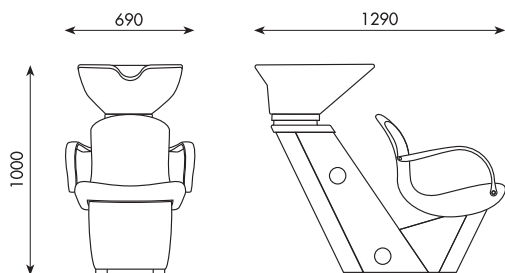

NEW!

VIK - CHIOCCIOLA

K 6272

K 6272

Lavello bianco, bracciolo alluminio
White washing basin, aluminium arm-rests

m³ 1,2

K 6372

Lavello nero, bracciolo alluminio
Black washing basin, aluminium arm-rests

m³ 1,2

Lavello nero
Black washing basin

**SUPPLEMENTO
SKAI
DELUXE**

+ € 26,00

**DELUXE
SIMILAR LEATHER
SURPLUS CHARGE**

**PROTEZIONE
SCHIENALE**

€ 29,00

**BACK
PROTECTION
SURPLUS CHARGE**