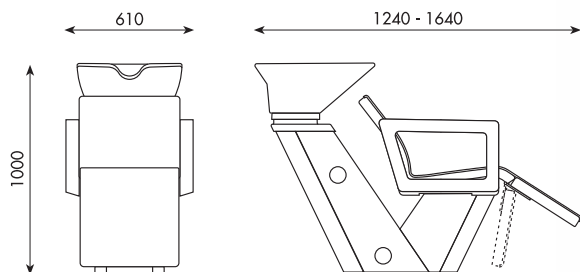

Lavello nero
Washing basin black

SUPPLEMENTO
SKAI
DELUXE

+ € 64,00

DELUXE
SIMILAR LEATHER
SURPLUS CHARGE

PROTEZIONE
SCHIENALE

€ 29,00

BACK
PROTECTION
SURPLUS CHARGE

VICTOR SHIATSU