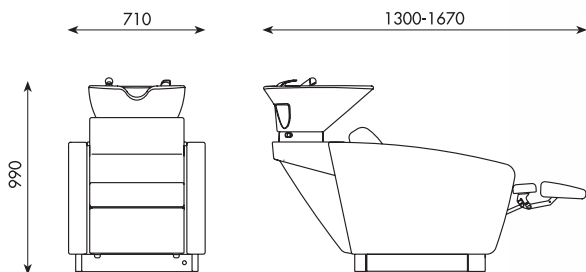

NEW!

MIAMI WASH RELAX