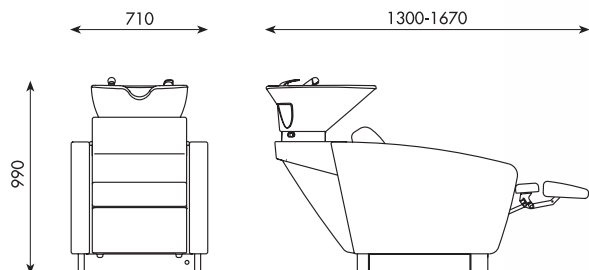

NEW!

MIAMI WASH RELAX ELETTRICO

Carter lavaggio in abs rivestito. Piano in ABS. Lavello in ceramica.
Poltrona con inserto in multistrato, imbottitura in poliuretano espanso. Struttura interna in tubolare di acciaio verniciato.
Alzagambe elettrico.

*Wash cover in covered ABS. Surface in ABS. Ceramic sink.
Armchair with multi-layer frame and polyurethane foam padding. Inside structure in painted steel tubes.
Electrical leg-raiser.*

K 6612

K 6612

Lavello bianco
White washing basin

m³ 1,2

K 6712

Lavello nero
Black washing basin

m³ 1,2

**SUPPLEMENTO
SKAI
DELUXE**

+ € 60,00

**DELUXE
SIMILAR LEATHER
SURPLUS CHARGE**

**PROTEZIONE
SCHIENALE**

€ 29,00

**BACK
PROTECTION
SURPLUS CHARGE**