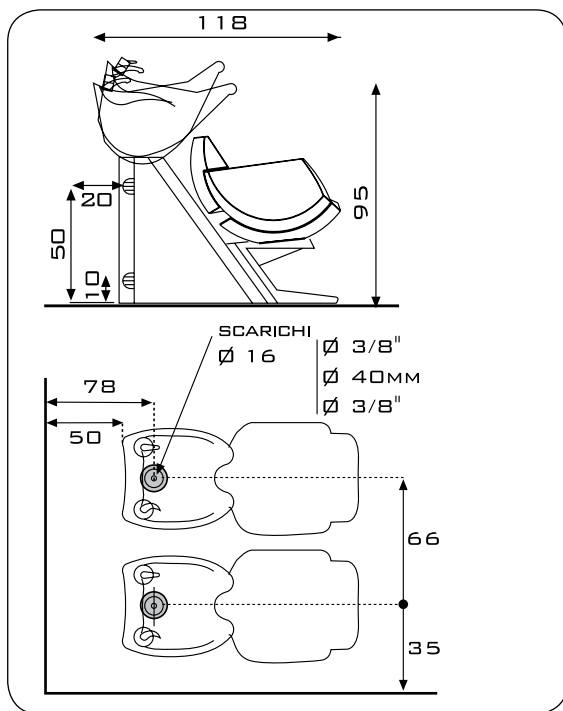

ART. T

G1: cm. 57x51x26 - G3: cm. 57x51x26
401: cm. 42x42x62 - 404: cm. 42x42x50

SFERA-ALL

Frame with stainless steel finish.
Base in black polyurethane.
Chair with polyurethane foam padding.
Armrests in aluminium alloy with chrome finish.
Tilting basin, water mixer.