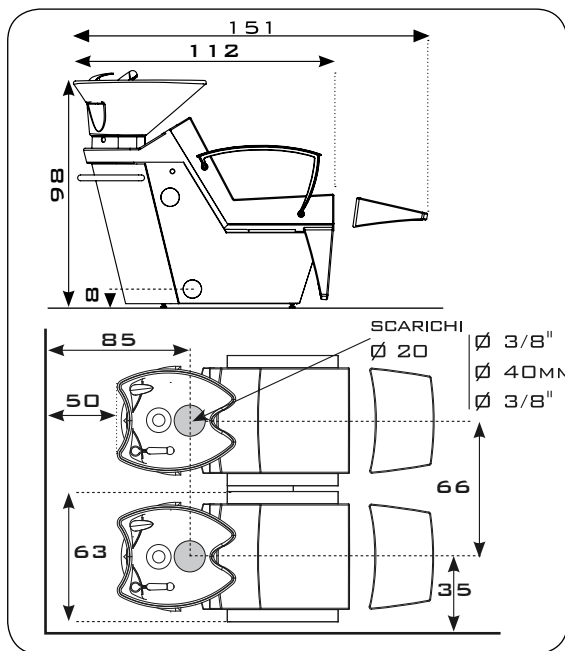

ART. G1

ART. G3

ART. 411

ART. 504 I/1

ART. T

ART. 468

ART. 469

G1: cm. 57x51x26 - G3: cm. 57x51x26 - 504 I/1: cm. 28x42x55

ART. 411

ART. 504 I/1

ART. T

ART. 468

ART. 469

G1: cm. 57x51x26 - G3: cm. 57x51x26 - 504I/1: cm. 28x42x55

SESTO SENSO PRO-AIR

Sturdiness and high performance. Stainless steel frame with shiny ABS trim. Aluminium armrests, polyurethane foam padding. Tilting basin, water mixer with drip-proof shower (F). Motorized footrest. Last generation air massage, offering a soothing and invigorating effect.