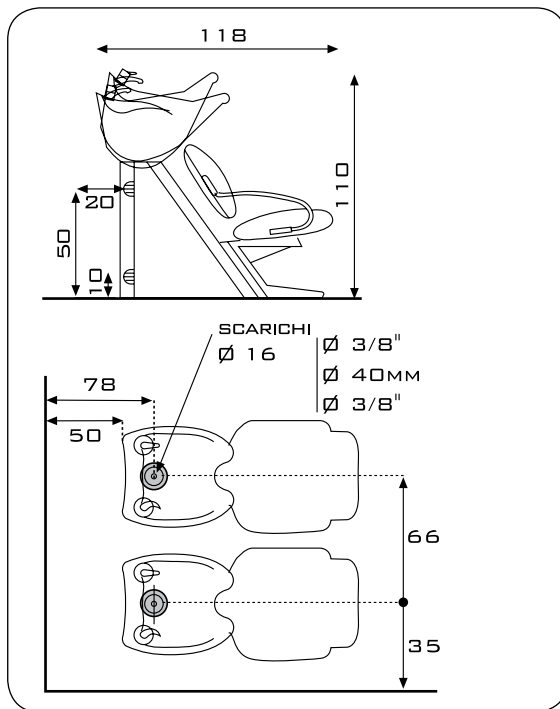

ART. T

G1: cm. 57x51x26 - G3: cm. 57x51x26
401: cm. 42x42x62 - 404: cm. 42x42x50

MONNALISA

Frame with stainless steel finish.
Base in black polyurethane.
Chair with polyurethane foam padding.
Armrests with chrome finish.
Tilting basin, water mixer.