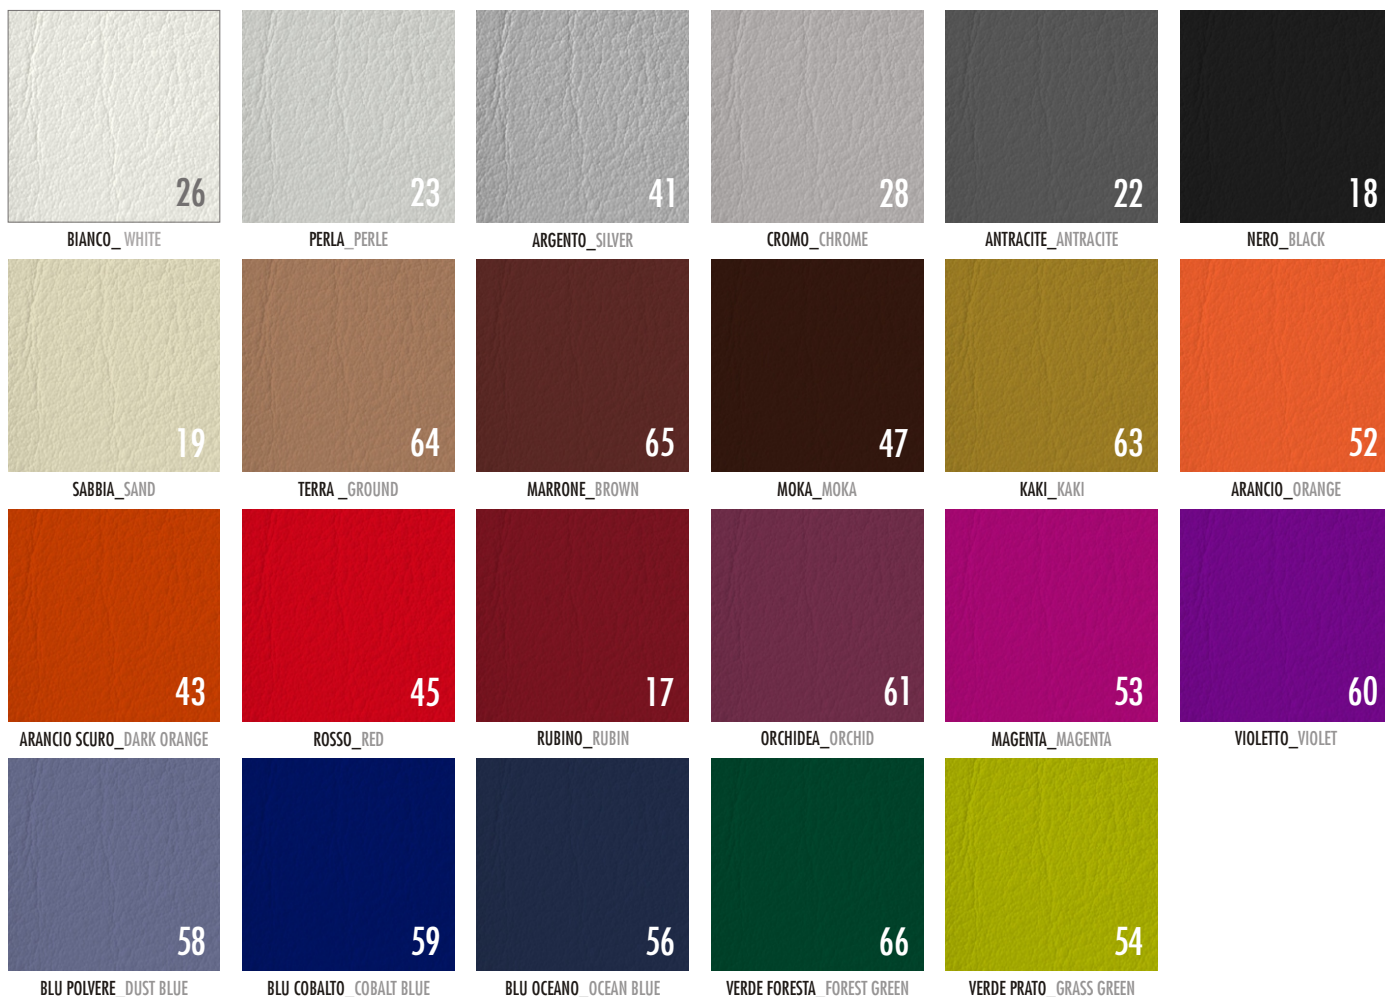

## COLORI SKAI GOFFRATI / EMBOSSED SKAI COLOUR

## COLORI SKAI GOFFRATI VARI / VARIOUS EMBOSSED SKAI COLOURS

## COLORI SKAI LUCIDI / GLOSSY SKAI COLOUR

**COLORI SKAI BRILLANTI / BRIGHT SKAI COLOUR**

**COLORI SKAI DELUXE \_ SKAI DELUXE COLOURS**

**COLORI LUX 011 \_ COLOURS LUX 011**

COLORI LUX 011\_COLOURS LUX 011

LEOPARDO MARRONE  
BROWN LEOPARD

ZEBRA BEIGE  
BEIGE ZEBRA

ZEBRA GRIGIO  
GRAY ZEBRA

COLORI SGABELLO TAKE AWAY TAKE AWAY STOOL COLOURS

CENERE\_ASH

PIOMBO\_LEAD

NAVY\_NAVY