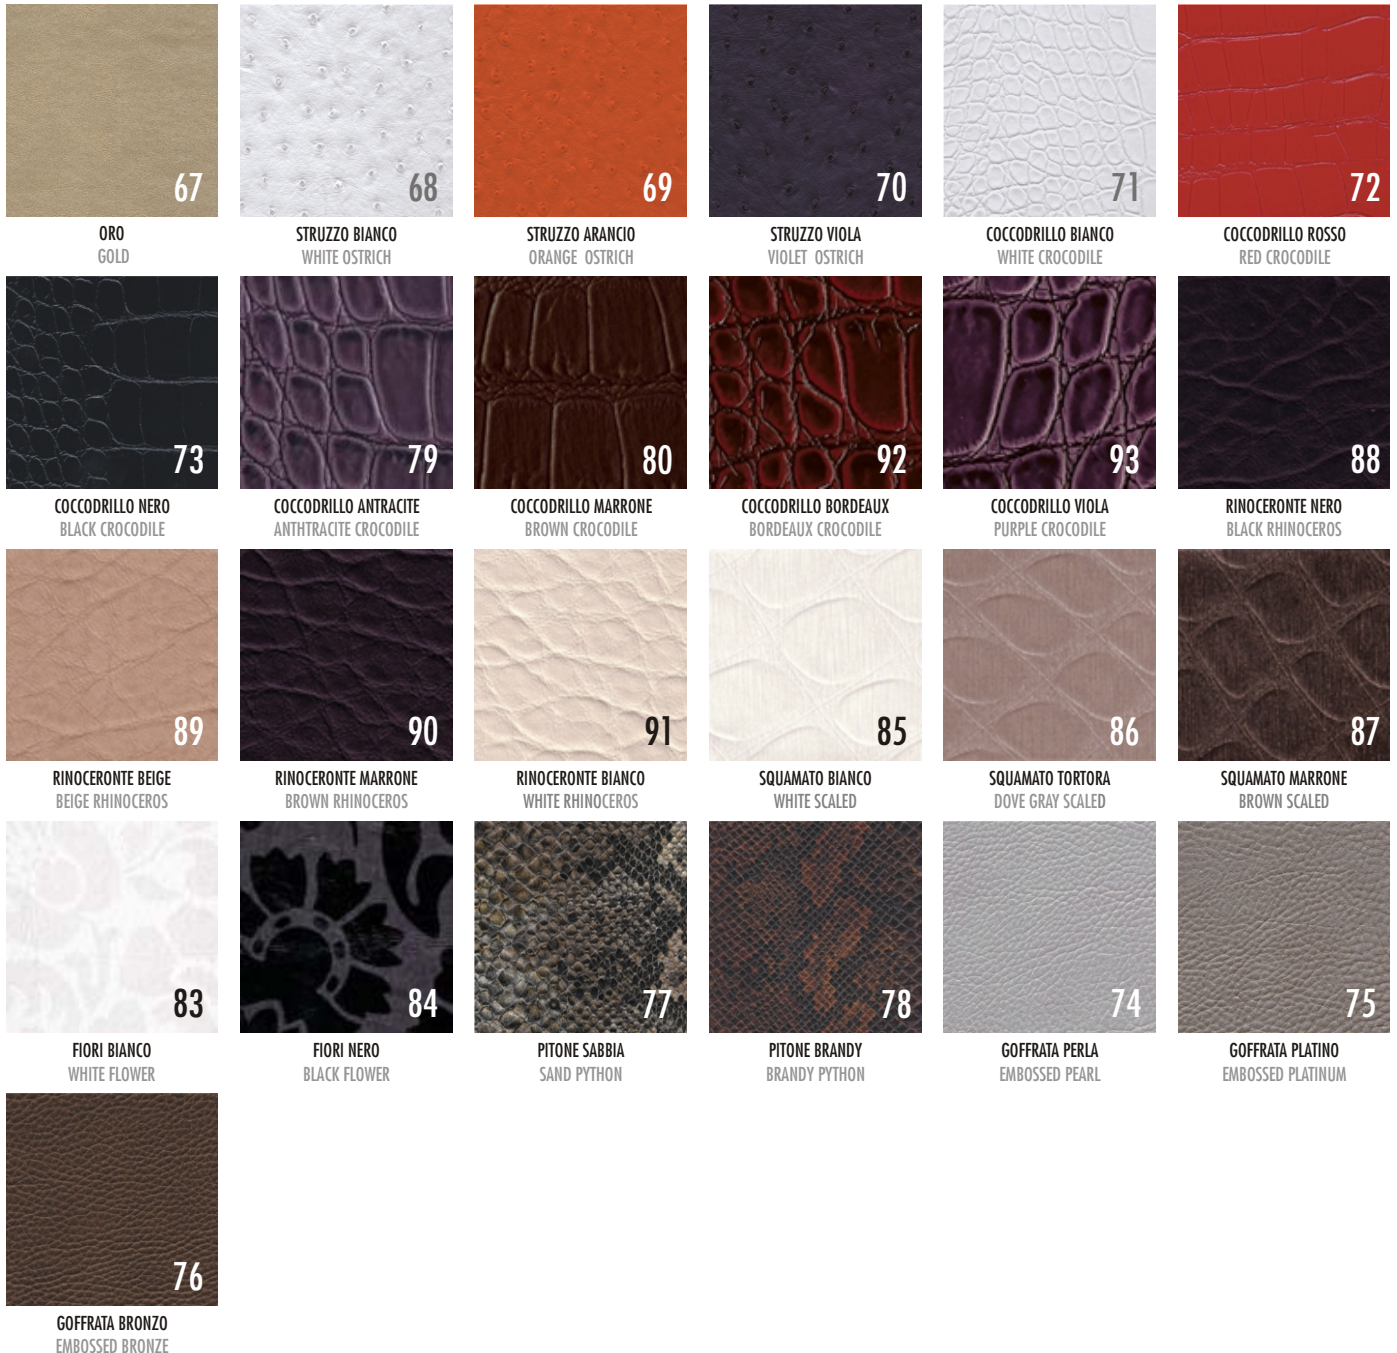

## COLORI SKAI GOFFRATI / EMBOSSED SKAI COLOUR

## COLORI SKAI GOFFRATI VARI / VARIOUS EMBOSSED SKAI COLOURS

## COLORI SKAI LUCIDI / GLOSSY SKAI COLOUR

**COLORI SKAI BRILLANTI / BRIGHT SKAI COLOUR**

**COLORI SKAI DELUXE \_ SKAI DELUXE COLOURS**

**COLORI LUX 011 \_ COLOURS LUX 011**

COLORI LUX 011\_COLOURS LUX 011

LEOPARDO MARRONE  
BROWN LEOPARD

ZEBRA BEIGE  
BEIGE ZEBRA

ZEBRA GRIGIO  
GRAY ZEBRA

COLORI SGABELLO TAKE AWAY TAKE AWAY STOOL COLOURS

CENERE\_ASH

PIOMBO\_LEAD

NAVY\_NAVY