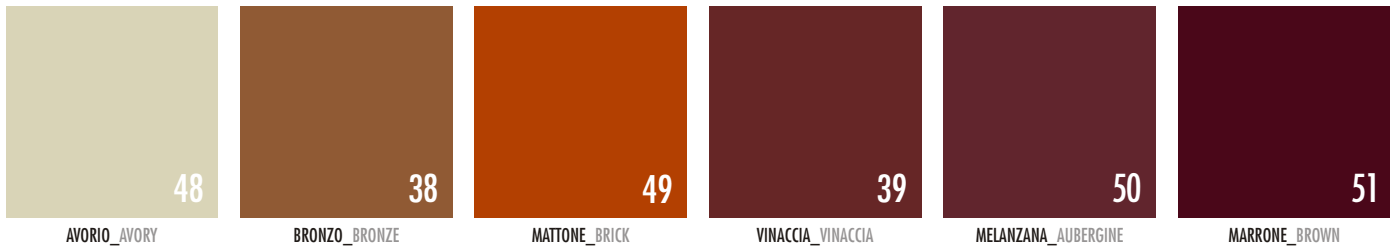

## COLORI SKAI GOFFRATI / EMBOSSED SKAI COLOUR

## COLORI SKAI GOFFRATI VARI / VARIOUS EMBOSSED SKAI COLOURS

## COLORI SKAI LUCIDI / GLOSSY SKAI COLOUR

**COLORI SKAI BRILLANTI / BRIGHT SKAI COLOUR**

**COLORI SKAI DELUXE \_ SKAI DELUXE COLOURS**

**COLORI LUX 011 \_ COLOURS LUX 011**

COLORI LUX 011\_COLOURS LUX 011

LEOPARDO MARRONE  
BROWN LEOPARD

ZEBRA BEIGE  
BEIGE ZEBRA

ZEBRA GRIGIO  
GRAY ZEBRA

COLORI SGABELLO TAKE AWAY TAKE AWAY STOOL COLOURS

CENERE\_ASH

PIOMBO\_LEAD

NAVY\_NAVY