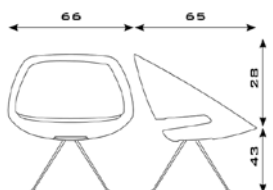

189/2 Double seat

DANGO

171 2-seater waiting settee

172 2-seater waiting settee, with backrest

FIFTY

59.86 Individual waiting chair

FIJI

58.86 Individual waiting chair

KOMU

79.86 Individual waiting chair

TOKYO

351 3-seater settee with 3 cushions - wengè lam. - L = 160 cm.

352 3-seater settee with 2 cushions - wengè lam. - L = 160 cm.

353

3-seater settee with 2 cushions - wengè lam. - L = 160 cm.