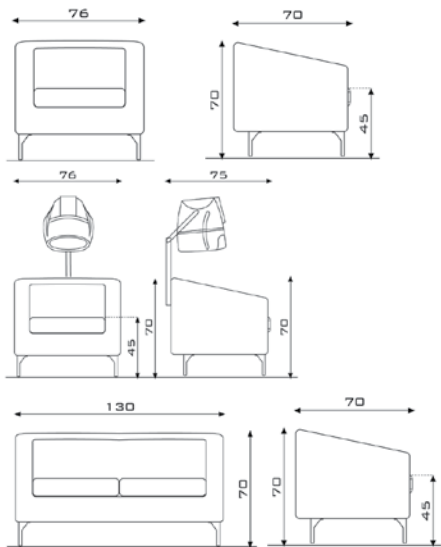

CESAR

| | |
|-----------------|--------------------------|
| 350/1 | Individual waiting chair |
| 350/1.79 | Individual dryer chair |

| | |
|--------------|-----------------|
| 350/2 | 2-seater settee |
|--------------|-----------------|

| | |
|------------|-----------------|
| 167 | 2-seater settee |
|------------|-----------------|

CITY

| | |
|------------|---|
| 166 | City 1 - 2-seater settee - vinyl covering |
| 169 | City 2 - Round seat, square base |
| 170 | City 3 - Square seat, square base |

CORNER

| | |
|------------|--------------------------|
| 185 | Individual waiting chair |
|------------|--------------------------|

CORNER OPTIMA

| | |
|-------------|--------------------------|
| 185B | Individual waiting chair |
|-------------|--------------------------|