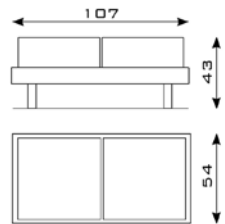

KOMU

79.86 Individual waiting chair

TOKYO

351 3-seater settee with 3 cushions - wengè lam. - L = 160 cm.

352 3-seater settee with 2 cushions - wengè lam. - L = 160 cm.

353

3-seater settee with 2 cushions - wengè lam. - L = 160 cm.