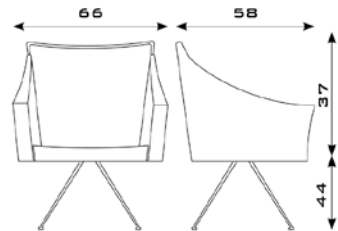

189/2 Double seat

DANGO

171 2-seater waiting settee

172 2-seater waiting settee, with backrest

FIFTY

59.86 Individual waiting chair

FIJI

58.86 Individual waiting chair

KOMU

79.86 Individual waiting chair

TOKYO

351 3-seater settee with 3 cushions - wengè lam. - L = 160 cm.

352 3-seater settee with 2 cushions - wengè lam. - L = 160 cm.

353

3-seater settee with 2 cushions - wengè lam. - L = 160 cm.

354

2-seater settee with 2 cushions - wengè lam. - L = 107,5 cm.

355

2-seater settee with 1 cushion - wengè lam. - L = 107,5 cm.

VENTO

76.86

Individual waiting chair