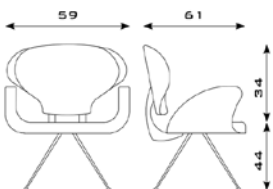

CORNER

| | |
|------------|--------------------------|
| 185 | Individual waiting chair |
|------------|--------------------------|

CORNER OPTIMA

| | |
|-------------|--------------------------|
| 185B | Individual waiting chair |
|-------------|--------------------------|

CUBO & BICUBO

349/1 Individual waiting chair

349/1.79 Individual dryer chair

349/2 2-seater waiting settee

DADO

188 Single seat

188/2 Double seat

189 Single seat

189/2 Double seat

DANGO

171 2-seater waiting settee

172 2-seater waiting settee, with backrest

FIFTY

59.86 Individual waiting chair

FIJI

58.86 Individual waiting chair

KOMU

79.86 Individual waiting chair

TOKYO

351 3-seater settee with 3 cushions - wengè lam. - L = 160 cm.

352 3-seater settee with 2 cushions - wengè lam. - L = 160 cm.

353

3-seater settee with 2 cushions - wengè lam. - L = 160 cm.