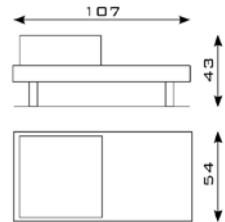

354

2-seater settee with 2 cushions - wengè lam. - L = 107,5 cm.