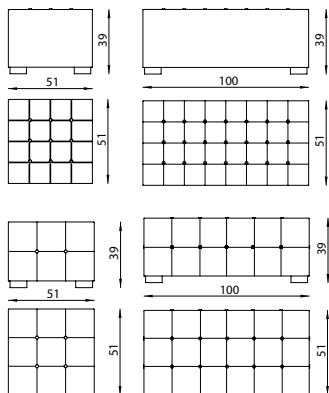

DADO

188 Single seat

188/2 Double seat

189 Single seat

189/2 Double seat