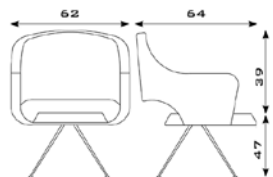

CUBO & BICUBO

349/1 Individual waiting chair

349/1.79 Individual dryer chair

349/2 2-seater waiting settee

DADO

188 Single seat

188/2 Double seat

189 Single seat

189/2 Double seat

DANGO

171 2-seater waiting settee

172 2-seater waiting settee, with backrest

FIFTY

59.86 Individual waiting chair

FIJI

58.86 Individual waiting chair

KOMU

79.86 Individual waiting chair

TOKYO

351 3-seater settee with 3 cushions - wengè lam. - L = 160 cm.

352 3-seater settee with 2 cushions - wengè lam. - L = 160 cm.

353

3-seater settee with 2 cushions - wengè lam. - L = 160 cm.