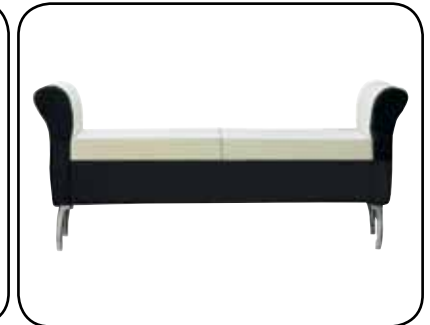

CESAR

| | |
|-----------------|--------------------------|
| 350/1 | Individual waiting chair |
| 350/1.79 | Individual dryer chair |

| | |
|--------------|-----------------|
| 350/2 | 2-seater settee |
|--------------|-----------------|

| | |
|------------|-----------------|
| 167 | 2-seater settee |
|------------|-----------------|

CITY

| | |
|------------|---|
| 166 | City 1 - 2-seater settee - vinyl covering |
| 169 | City 2 - Round seat, square base |
| 170 | City 3 - Square seat, square base |

CORNER

| | |
|------------|--------------------------|
| 185 | Individual waiting chair |
|------------|--------------------------|

CORNER OPTIMA

| | |
|-------------|--------------------------|
| 185B | Individual waiting chair |
|-------------|--------------------------|