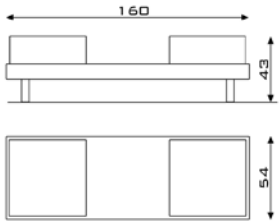

KOMU

79.86 Individual waiting chair

TOKYO

351 3-seater settee with 3 cushions - wengè lam. - L = 160 cm.

352 3-seater settee with 2 cushions - wengè lam. - L = 160 cm.

353

3-seater settee with 2 cushions - wengè lam. - L = 160 cm.