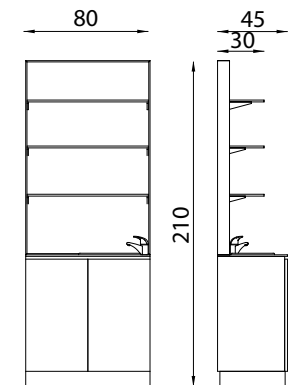

"MODE" DISPENSARY FURNITURE

R-MODE D

R-MODE D

"MODE" DISPENSARY FURNITURE

R- MODE 885

R- MODE 885 + 882/B

"R-MODE" DISPENSARY FURNITURE

"R-MODE" - Configuration examples

D - Made up of:

1 x 882/B	Floor cabinet cm. 80 - 2 gloss white methacrylate doors
1 x 883/B	Floor cabinet cm. 80 - 2 gloss white methacrylate doors - st. steel basin and mixer tap
2 x 885	Expo-Light wall shelving unit cm. 80x125 - anodized aluminium structure - adjustable glass shelves - neon backlighting

E - Made up of:

1 x 883/B	Floor cabinet cm. 80 - 2 gloss white methacrylate doors - st. steel basin and mixer tap
1 x 885	Expo-Light wall shelving unit cm. 80x125 - anodized aluminium structure - adjustable glass shelves - neon backlighting

885

Expo-Light wall shelving unit cm. 80x125 - anodized aluminium structure - adjustable glass shelves - neon backlighting