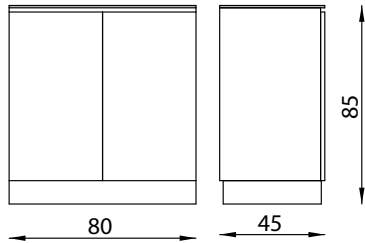

"R-MODE" UNITS

FLOOR CABINETS - Clear glass top

882/B

Floor cabinet cm. 80 - 2 gloss white methacrylate doors