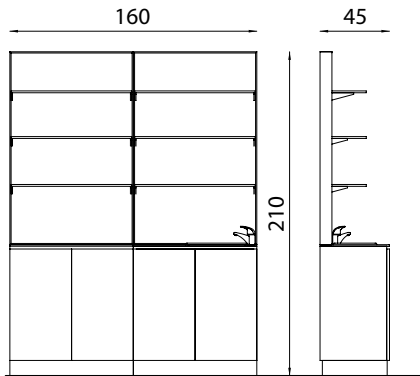

"MODE" DISPENSARY FURNITURE

R-MODE D

R-MODE D

"MODE" DISPENSARY FURNITURE

R- MODE 885

R- MODE 885 + 882/B

"R-MODE" DISPENSARY FURNITURE

"R-MODE" - Configuration examples

D - Made up of:

1 x 882/B	Floor cabinet cm. 80 - 2 gloss white methacrylate doors
1 x 883/B	Floor cabinet cm. 80 - 2 gloss white methacrylate doors - st. steel basin and mixer tap
2 x 885	Expo-Light wall shelving unit cm. 80x125 - anodized aluminium structure - adjustable glass shelves - neon backlighting

E - Made up of:

1 x 883/B	Floor cabinet cm. 80 - 2 gloss white methacrylate doors - st. steel basin and mixer tap
1 x 885	Expo-Light wall shelving unit cm. 80x125 - anodized aluminium structure - adjustable glass shelves - neon backlighting

885

Expo-Light wall shelving unit cm. 80x125 - anodized aluminium structure - adjustable glass shelves - neon backlighting