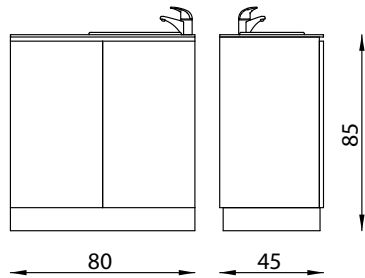

D - Made up of:

1 x 882/B	Floor cabinet cm. 80 - 2 gloss white methacrylate doors
1 x 883/B	Floor cabinet cm. 80 - 2 gloss white methacrylate doors - st. steel basin and mixer tap
2 x 885	Expo-Light wall shelving unit cm. 80x125 - anodized aluminium structure - adjustable glass shelves - neon backlighting

E - Made up of:

1 x 883/B	Floor cabinet cm. 80 - 2 gloss white methacrylate doors - st. steel basin and mixer tap
1 x 885	Expo-Light wall shelving unit cm. 80x125 - anodized aluminium structure - adjustable glass shelves - neon backlighting

882/B

Floor cabinet cm. 80 - 2 gloss white methacrylate doors

883/B

Floor cabinet cm. 80 - 2 gloss white methacrylate doors - st. steel basin and mixer tap

888

Supplement for towel basket

Expo-Light SHELVING UNITS

885

Expo-Light wall shelving unit cm. 80x125 - anodized aluminium structure - adjustable glass shelves - neon backlighting