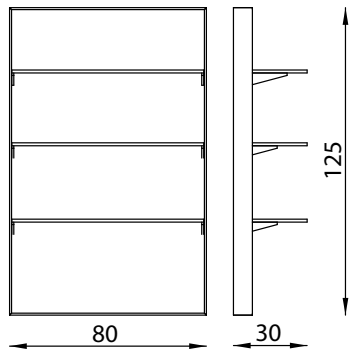

D - Made up of:

1 x 882/B	Floor cabinet cm. 80 - 2 gloss white methacrylate doors
1 x 883/B	Floor cabinet cm. 80 - 2 gloss white methacrylate doors - st. steel basin and mixer tap
2 x 885	Expo-Light wall shelving unit cm. 80x125 - anodized aluminium structure - adjustable glass shelves - neon backlighting

E - Made up of:

1 x 883/B	Floor cabinet cm. 80 - 2 gloss white methacrylate doors - st. steel basin and mixer tap
1 x 885	Expo-Light wall shelving unit cm. 80x125 - anodized aluminium structure - adjustable glass shelves - neon backlighting

882/B

Floor cabinet cm. 80 - 2 gloss white methacrylate doors

883/B

Floor cabinet cm. 80 - 2 gloss white methacrylate doors - st. steel basin and mixer tap

888

Supplement for towel basket

Expo-Light SHELVING UNITS

885

Expo-Light wall shelving unit cm. 80x125 - anodized aluminium structure - adjustable glass shelves - neon backlighting