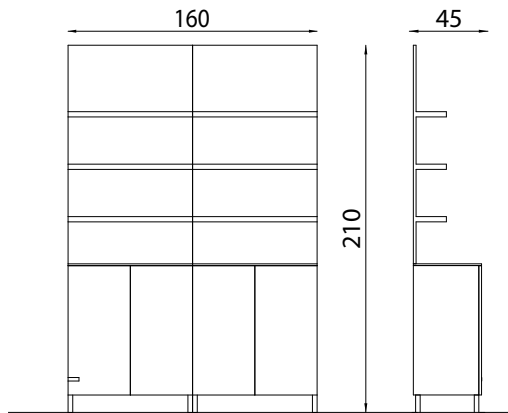

# "MODE" DISPENSARY FURNITURE

**MODE C**

**MODE B**

### A - Made up of:

<b>2 x 873/S</b>	Floor cabinet cm. 80 - 2 doors col. silver
<b>2 x 880/S</b>	Wall shelving unit cm. 80 - col. silver