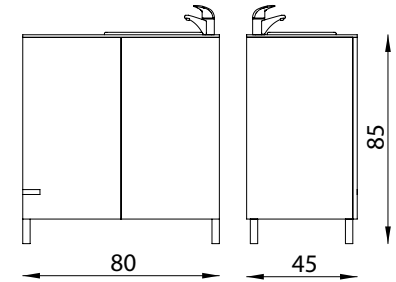

874/S

Floor cabinet cm. 80 - 2 doors col. silver - st. steel basin and mixer tap