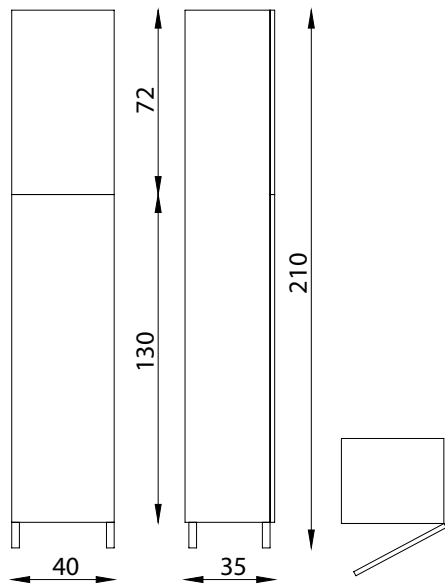

VERTICAL STORAGE UNITS

878/S

Vertical storage unit cm. 40 - Hinged right doors col. silver