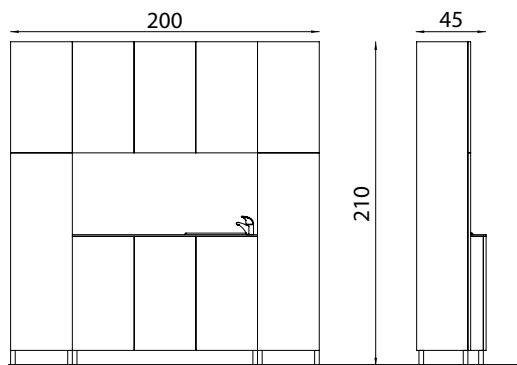

# "MODE" DISPENSARY FURNITURE

**MODE C**

**MODE B**

### A - Made up of:

<b>2 x 873/S</b>	Floor cabinet cm. 80 - 2 doors col. silver
<b>2 x 880/S</b>	Wall shelving unit cm. 80 - col. silver

### B - Made up of:

<b>1 x 876/S</b>	Floor cabinet cm. 120 - 3 doors col. silver - st. steel basin and mixer tap
<b>1 x 877/S</b>	Wall storage unit cm. 80 - 2 doors col. silver
<b>1 x 887/S</b>	Wall storage unit cm. 40 - Hinged left door col. silver
<b>1 x 879/S</b>	Vertical storage unit cm. 40 - Hinged left doors col. silver
<b>1 x 878/S</b>	Vertical storage unit cm. 40 - Hinged right doors col. silver

### C - Made up of:

<b>1 x 874/S</b>	Floor cabinet cm. 80 - 2 doors col. silver - st. steel basin and mixer tap
<b>1 x 877/S</b>	Wall storage unit cm. 80 - 2 doors col. silver
<b>1 x 878/S</b>	Vertical storage unit cm. 40 - Hinged right doors col. silver