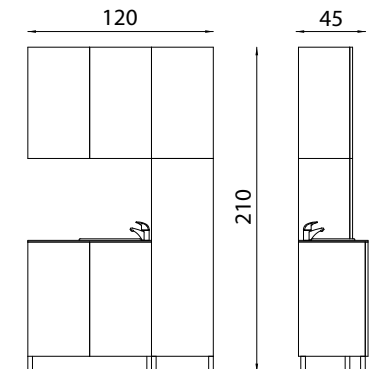

### A - Made up of:

<b>2 x 873/S</b>	Floor cabinet cm. 80 - 2 doors col. silver
<b>2 x 880/S</b>	Wall shelving unit cm. 80 - col. silver

### B - Made up of:

<b>1 x 876/S</b>	Floor cabinet cm. 120 - 3 doors col. silver - st. steel basin and mixer tap
<b>1 x 877/S</b>	Wall storage unit cm. 80 - 2 doors col. silver
<b>1 x 887/S</b>	Wall storage unit cm. 40 - Hinged left door col. silver
<b>1 x 879/S</b>	Vertical storage unit cm. 40 - Hinged left doors col. silver
<b>1 x 878/S</b>	Vertical storage unit cm. 40 - Hinged right doors col. silver

### C - Made up of:

<b>1 x 874/S</b>	Floor cabinet cm. 80 - 2 doors col. silver - st. steel basin and mixer tap
<b>1 x 877/S</b>	Wall storage unit cm. 80 - 2 doors col. silver
<b>1 x 878/S</b>	Vertical storage unit cm. 40 - Hinged right doors col. silver