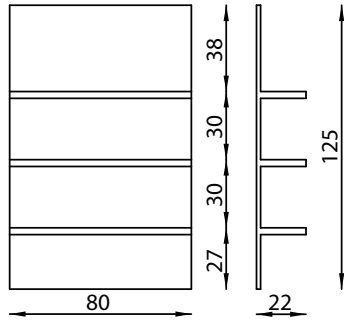

SHELVING UNITS

880/S

Wall shelving unit cm. 80 - col. silver - fixed laminate shelves