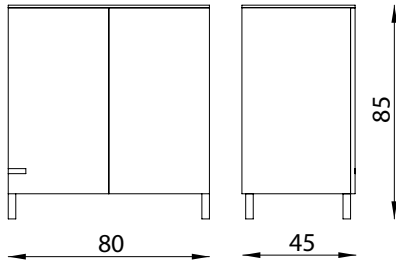

"MODE" UNITS

FLOOR CABINETS - clear glass top

873/S

Floor cabinet cm. 80 - 2 doors col. silver