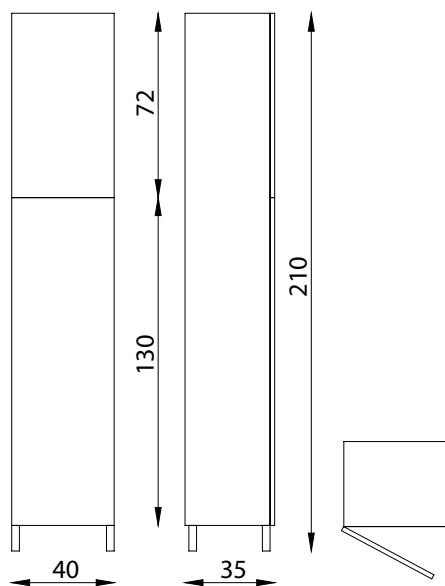

## VERTICAL STORAGE UNITS

**878/S**

Vertical storage unit cm. 40 - Hinged right doors col. silver

**879/S**

Vertical storage unit cm. 40 - Hinged left doors col. silver

## SHELVING UNITS

**880/S**

Wall shelving unit cm. 80 - col. silver - fixed laminate shelves

**881/S**

Wall shelving unit cm. 120 - col. silver - fixed laminate shelves