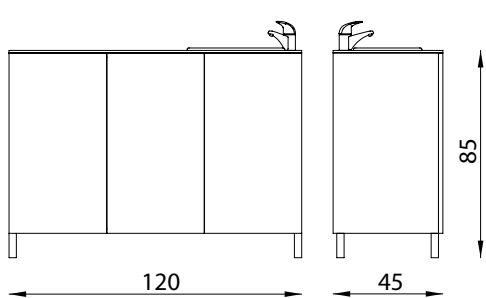

## FLOOR CABINETS - clear glass top

**873/S**

Floor cabinet cm. 80 - 2 doors col. silver

**874/S**

Floor cabinet cm. 80 - 2 doors col. silver - st. steel basin and mixer tap

**875/S**

Floor cabinet cm. 120 - 3 doors col. silver