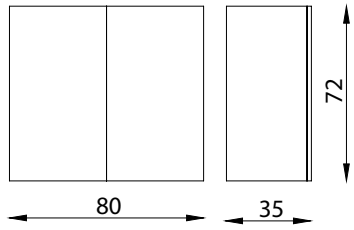

WALL STORAGE UNITS

877/S

Wall storage unit cm. 80 - 2 doors col. silver