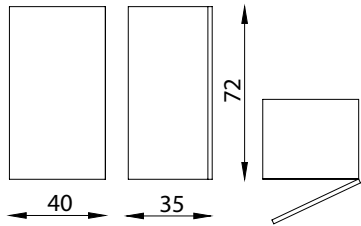

## WALL STORAGE UNITS

**877/S**

Wall storage unit cm. 80 - 2 doors col. silver

**886/S**

Wall storage unit cm. 40 - Hinged right door col. silver

**887/S**

Wall storage unit cm. 40 - Hinged left door col. silver