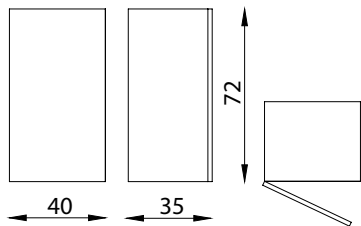

## WALL STORAGE UNITS

**877/S**

Wall storage unit cm. 80 - 2 doors col. silver

**886/S**

Wall storage unit cm. 40 - Hinged right door col. silver

**887/S**

Wall storage unit cm. 40 - Hinged left door col. silver

## VERTICAL STORAGE UNITS

**878/S**

Vertical storage unit cm. 40 - Hinged right doors col. silver

**879/S**

Vertical storage unit cm. 40 - Hinged left doors col. silver