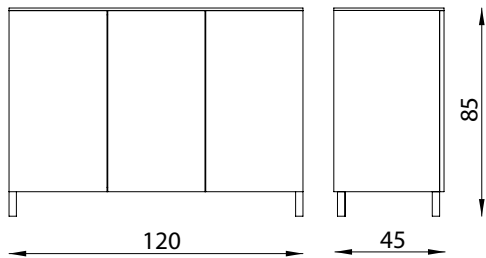

## FLOOR CABINETS - clear glass top

**873/S**

Floor cabinet cm. 80 - 2 doors col. silver

**874/S**

Floor cabinet cm. 80 - 2 doors col. silver - st. steel basin and mixer tap

**875/S**

Floor cabinet cm. 120 - 3 doors col. silver